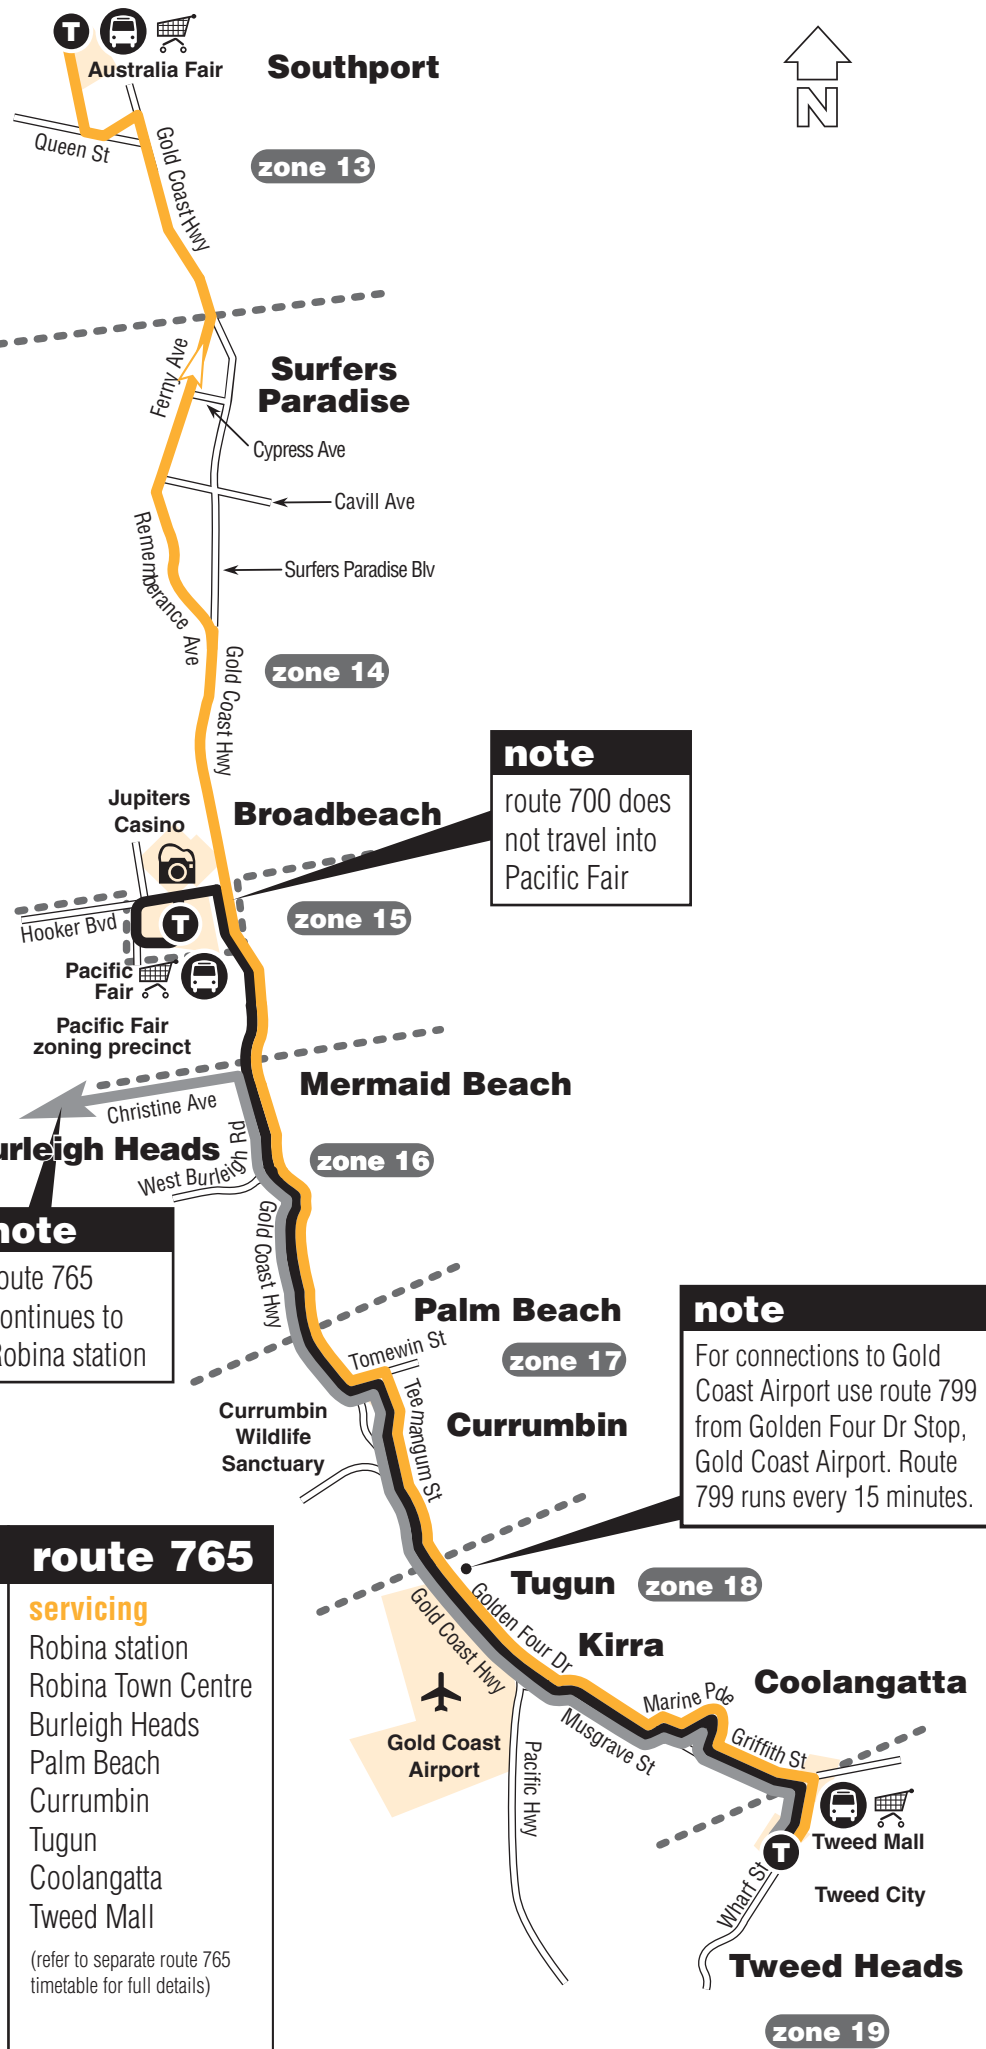

Surfers Paradise inset

inset

Key

- route 700
- route 760
- route 765
- bus interchange
- zone boundary
- bus stop
- tourist attraction
- terminus
- airport
- shopping centre

diagrammatic map - not to scale

note
route 700 does not travel into Pacific Fair

note
route 765 continues to Robina station

note
For connections to Gold Coast Airport use route 799 from Golden Four Dr Stop, Gold Coast Airport. Route 799 runs every 15 minutes.

route 700	route 760	route 765

servicing

Australia Fair
Southport
Main Beach
Surfers Paradise
Broadbeach
Mermaid Beach
Burleigh Heads
Palm Beach
Currumbin
Tugun
Coolangatta
Tweed Mall

note: route 700 does not service Pacific Fair

servicing

Pacific Fair
Broadbeach
Mermaid Beach
Burleigh Heads
Palm Beach
Currumbin
Tugun
Coolangatta
Tweed Mall

servicing

Robina station
Robina Town Centre
Burleigh Heads
Palm Beach
Currumbin
Tugun
Coolangatta
Tweed Mall

(refer to separate route 765 timetable for full details)