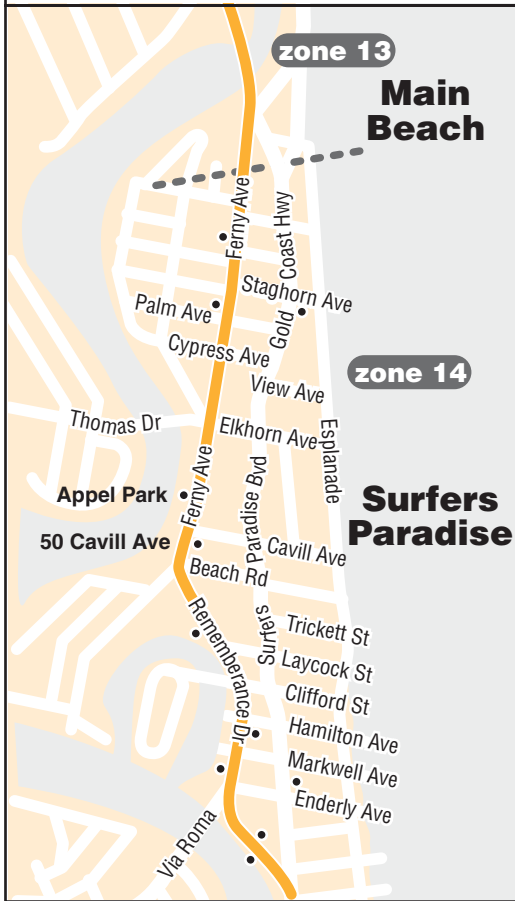

Surfers Paradise inset

inset

Key

- route 700
- route 760
- route 765
- bus interchange
- zone boundary
- bus stop
- tourist attraction
- terminus
- airport
- shopping centre

diagrammatic map - not to scale

note
route 700 does not travel into Pacific Fair

note
route 765 continues to Robina station

note
For connections to Gold Coast Airport use route 799 from Golden Four Dr Stop, Gold Coast Airport. Route 799 runs every 15 minutes.

route 700	route 760	route 765

servicing

Australia Fair
Southport
Main Beach
Surfers Paradise
Broadbeach
Mermaid Beach
Burleigh Heads
Palm Beach
Currumbin
Tugun
Coolangatta
Tweed Mall

note: route 700 does not service Pacific Fair

servicing

Pacific Fair
Broadbeach
Mermaid Beach
Burleigh Heads
Palm Beach
Currumbin
Tugun
Coolangatta
Tweed Mall

servicing

Robina station
Robina Town Centre
Burleigh Heads
Palm Beach
Currumbin
Tugun
Coolangatta
Tweed Mall

(refer to separate route 765 timetable for full details)