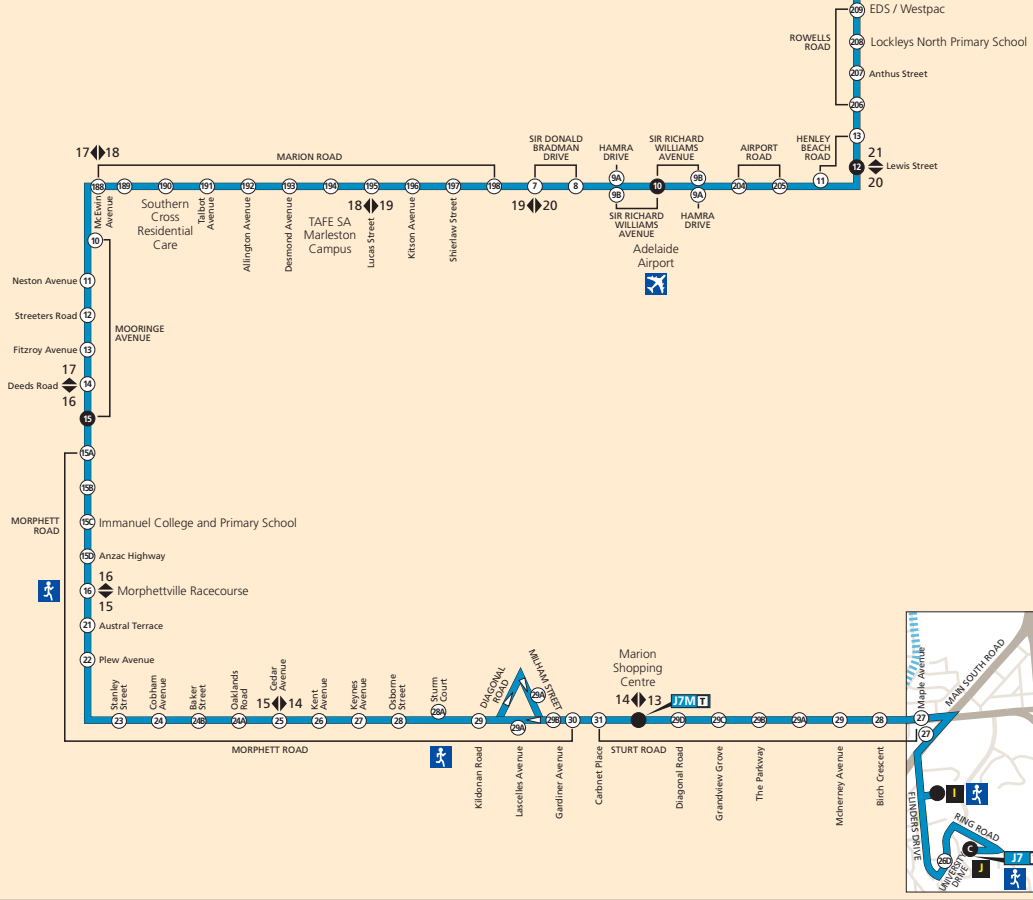

# Route map for J7 and 374

- Legend**
- 4⇄5 Indicates start and end of sections
  - T Bus terminates here
  - 374 Bus route
  - J7M and J7 bus routes
  - Outer Harbor and Grange Railway Line and Stations
  - 4 Bus stops on this side of road only
  - 4 Bus stops on both sides of road
  - 5 Timed Stop. Please refer to timetable for times relating to this stop
  - Transfer point icon Convenient transfer point to other Adelaide Metro services

- Places of interest**
- A West Lakes Shopping Centre
  - B AAMI Stadium
  - C Queen Elizabeth Hospital
  - D Westside Findon Shopping Centre
  - E Findon Community Centre
  - F Findon Shopping Centre
  - G Kidman Park Primary School
  - H Findon High School
  - I Flinders Medical Centre
  - J Flinders University

**Catch the 374** by simply hailing the bus anywhere along the route and the driver will stop at the nearest safe location.

Map section reproduced with permission of MapInfo.  
©MapInfo Australia Pty Ltd 2007

**PLEASE NOTE: This timetable can be enlarged for easier reading using the "zoom" tool in your PDF viewer.**