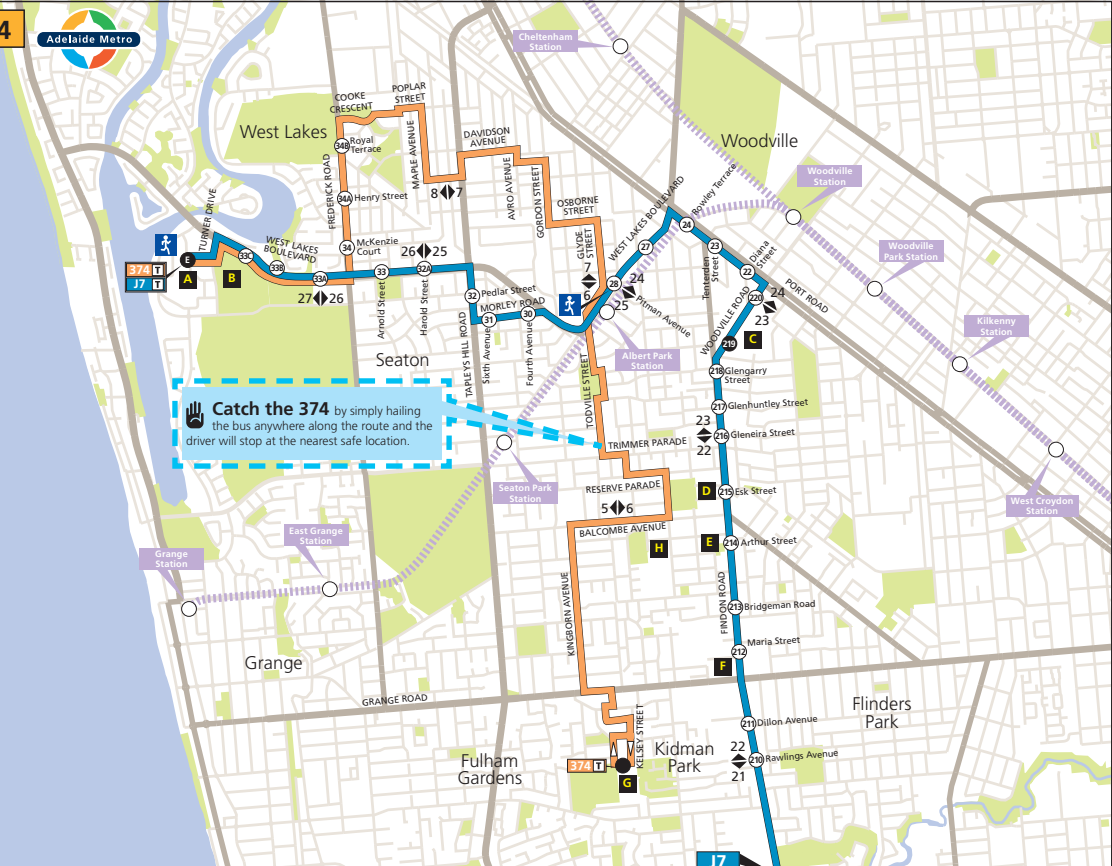

# Route map for J7 and 374

- Legend**
- 4⇄5 Indicates start and end of sections
  - T Bus terminates here
  - 374 Bus route
  - J7M and J7 bus routes
  - Outer Harbor and Grange Railway Line and Stations
  - 4 Bus stops on this side of road only
  - 4 Bus stops on both sides of road
  - 5 Timed Stop. Please refer to timetable for times relating to this stop
  - Transfer point icon Convenient transfer point to other Adelaide Metro services

- Places of interest**
- A West Lakes Shopping Centre
  - B AAMI Stadium
  - C Queen Elizabeth Hospital
  - D Westside Findon Shopping Centre
  - E Findon Community Centre
  - F Findon Shopping Centre
  - G Kidman Park Primary School
  - H Findon High School
  - I Flinders Medical Centre
  - J Flinders University

**Catch the 374** by simply hailing the bus anywhere along the route and the driver will stop at the nearest safe location.

Map section reproduced with permission of MapInfo.  
©MapInfo Australia Pty Ltd 2007

**PLEASE NOTE: This timetable can be enlarged for easier reading using the "zoom" tool in your PDF viewer.**