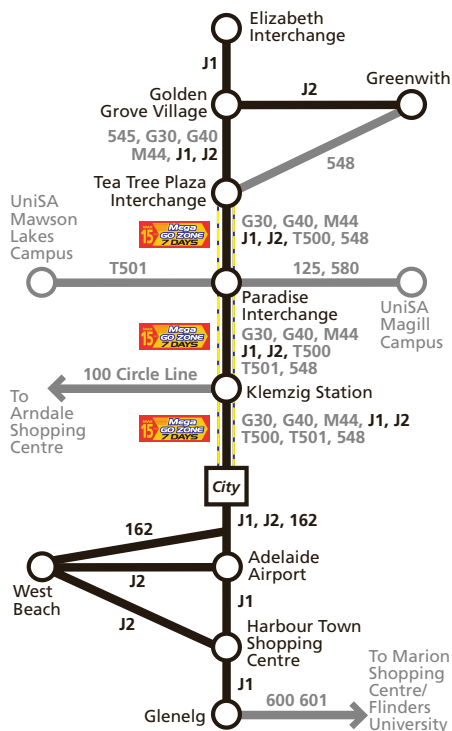

Adelaide Metro options in your area

SIR DONALD BRADMAN DRIVE GO ZONE TIMETABLE

You will only need this timetable for the Sir Donald Bradman Drive Go Zone

Adelaide Metro Infoline

Lines open 7 am - 8 pm daily

Call 8210 1000

Adelaide Metro InfoCentre

Corner King William and Currie Streets, Adelaide

www.adelaidemetro.com.au

Government of South Australia

Route descriptions

J1

Elizabeth Interchange to Glenelg

From zone F Elizabeth Interchange via Mountbatten Square, Elizabeth Way, Oxenham Drive, Playford Boulevard, Philip Highway, Main North Road, The Grove Way, The Golden Way, Golden Grove Village, The Golden Way, The Grove Way, Golden Grove Road, Tea Tree Plaza Interchange, Adelaide O-Bahn, Paradise Interchange, Adelaide O-Bahn, Klemzig Station, Adelaide O-Bahn, Park Terrace, Hackney Road, Botanic Road, North Terrace, Frome Street, Grenfell Street, Currie Street, Glover Avenue, Henley Beach Road, South Road, Sir Donald Bradman Drive, Sir Richard Williams Avenue (will detour via Hamra Drive, Export Park on request), to Adelaide Airport (upper level). Then via Sir Richard Williams Avenue, Sir Donald Bradman Drive, Burbridge Road, Military Road, Simcock Street, Cambridge Avenue, Rio Vista Avenue and West Beach Road to the terminus, Harbour Town Shopping Centre.

Returning via the reverse of the above route to Greenwith. **J2A** – Terminates at Adelaide Airport. **J2G** – Terminates at Golden Grove Village.

J1 services limited stops (as shown on the map) between Golden Grove Village and Elizabeth Interchange at all times.

J1A – Terminates at Adelaide Airport.

J1C – Terminates at stop I2 North Terrace, City.

J1G – Terminates at Golden Grove Village.

J1T – Terminates at Tea Tree Plaza Interchange.

C1

Tea Tree Plaza Interchange to City

From zone B Tea Tree Plaza Interchange via Adelaide O-Bahn, Paradise Interchange, Adelaide O-Bahn, Klemzig Station, Adelaide O-Bahn, Park Terrace, Hackney Road, Botanic Road, North Terrace, Frome Street, Grenfell Street and Currie Street to the terminus, stop W4 Currie Street, City.

C1X

Golden Grove Village to City – Express service

From zone A Golden Grove Village via The Golden Way, The Grove Way and Golden Grove Road to stop 50 Golden Grove Road, then operating express to stop R2 North Terrace, City via the Adelaide O-Bahn, setting down via Frome Street, Grenfell Street and Currie Street to the terminus, stop W4 Currie Street, City.

Returning via the reverse of the above route, operating express from stop I2 North Terrace, City to Tea Tree Plaza Interchange, then via the reverse of the above route to Golden Grove Village.

J2

Greenwith to Harbour Town Shopping Centre

From stop 80 Golden Grove Road, Greenwith via Golden Grove Road, Sandstock Boulevard, Captain Robertson Avenue, Golden Grove Road, Target Hill Road, The Golden Way, Golden Grove Village, The Golden Way, The Grove Way, Golden Grove Road, Tea Tree Plaza Interchange, Adelaide O-Bahn, Paradise

Route descriptions